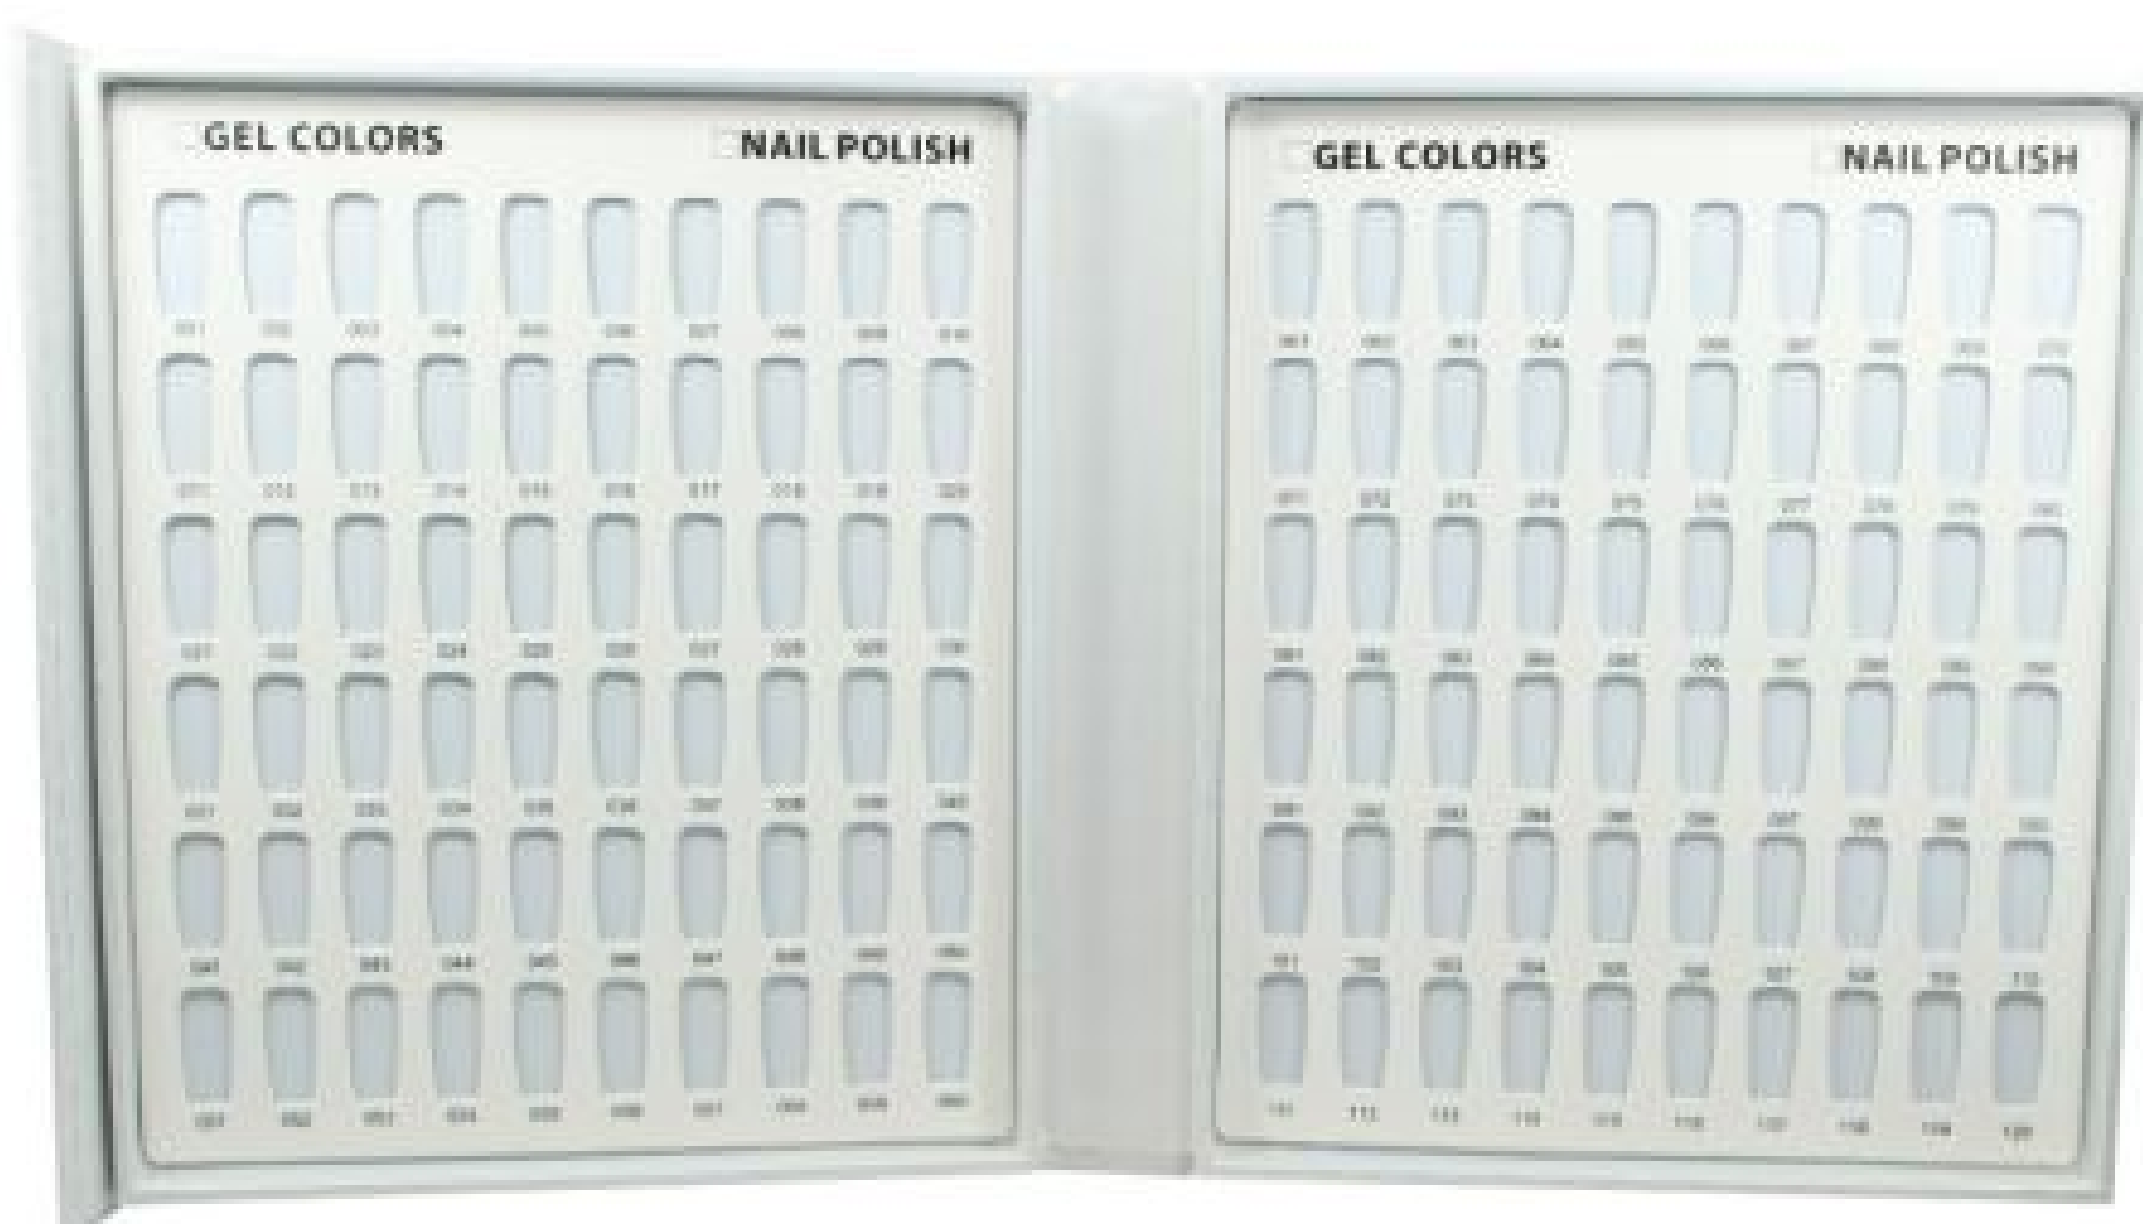

ND-120
120 NAIL TIPS DISPLAY BOX
40 pcs/case