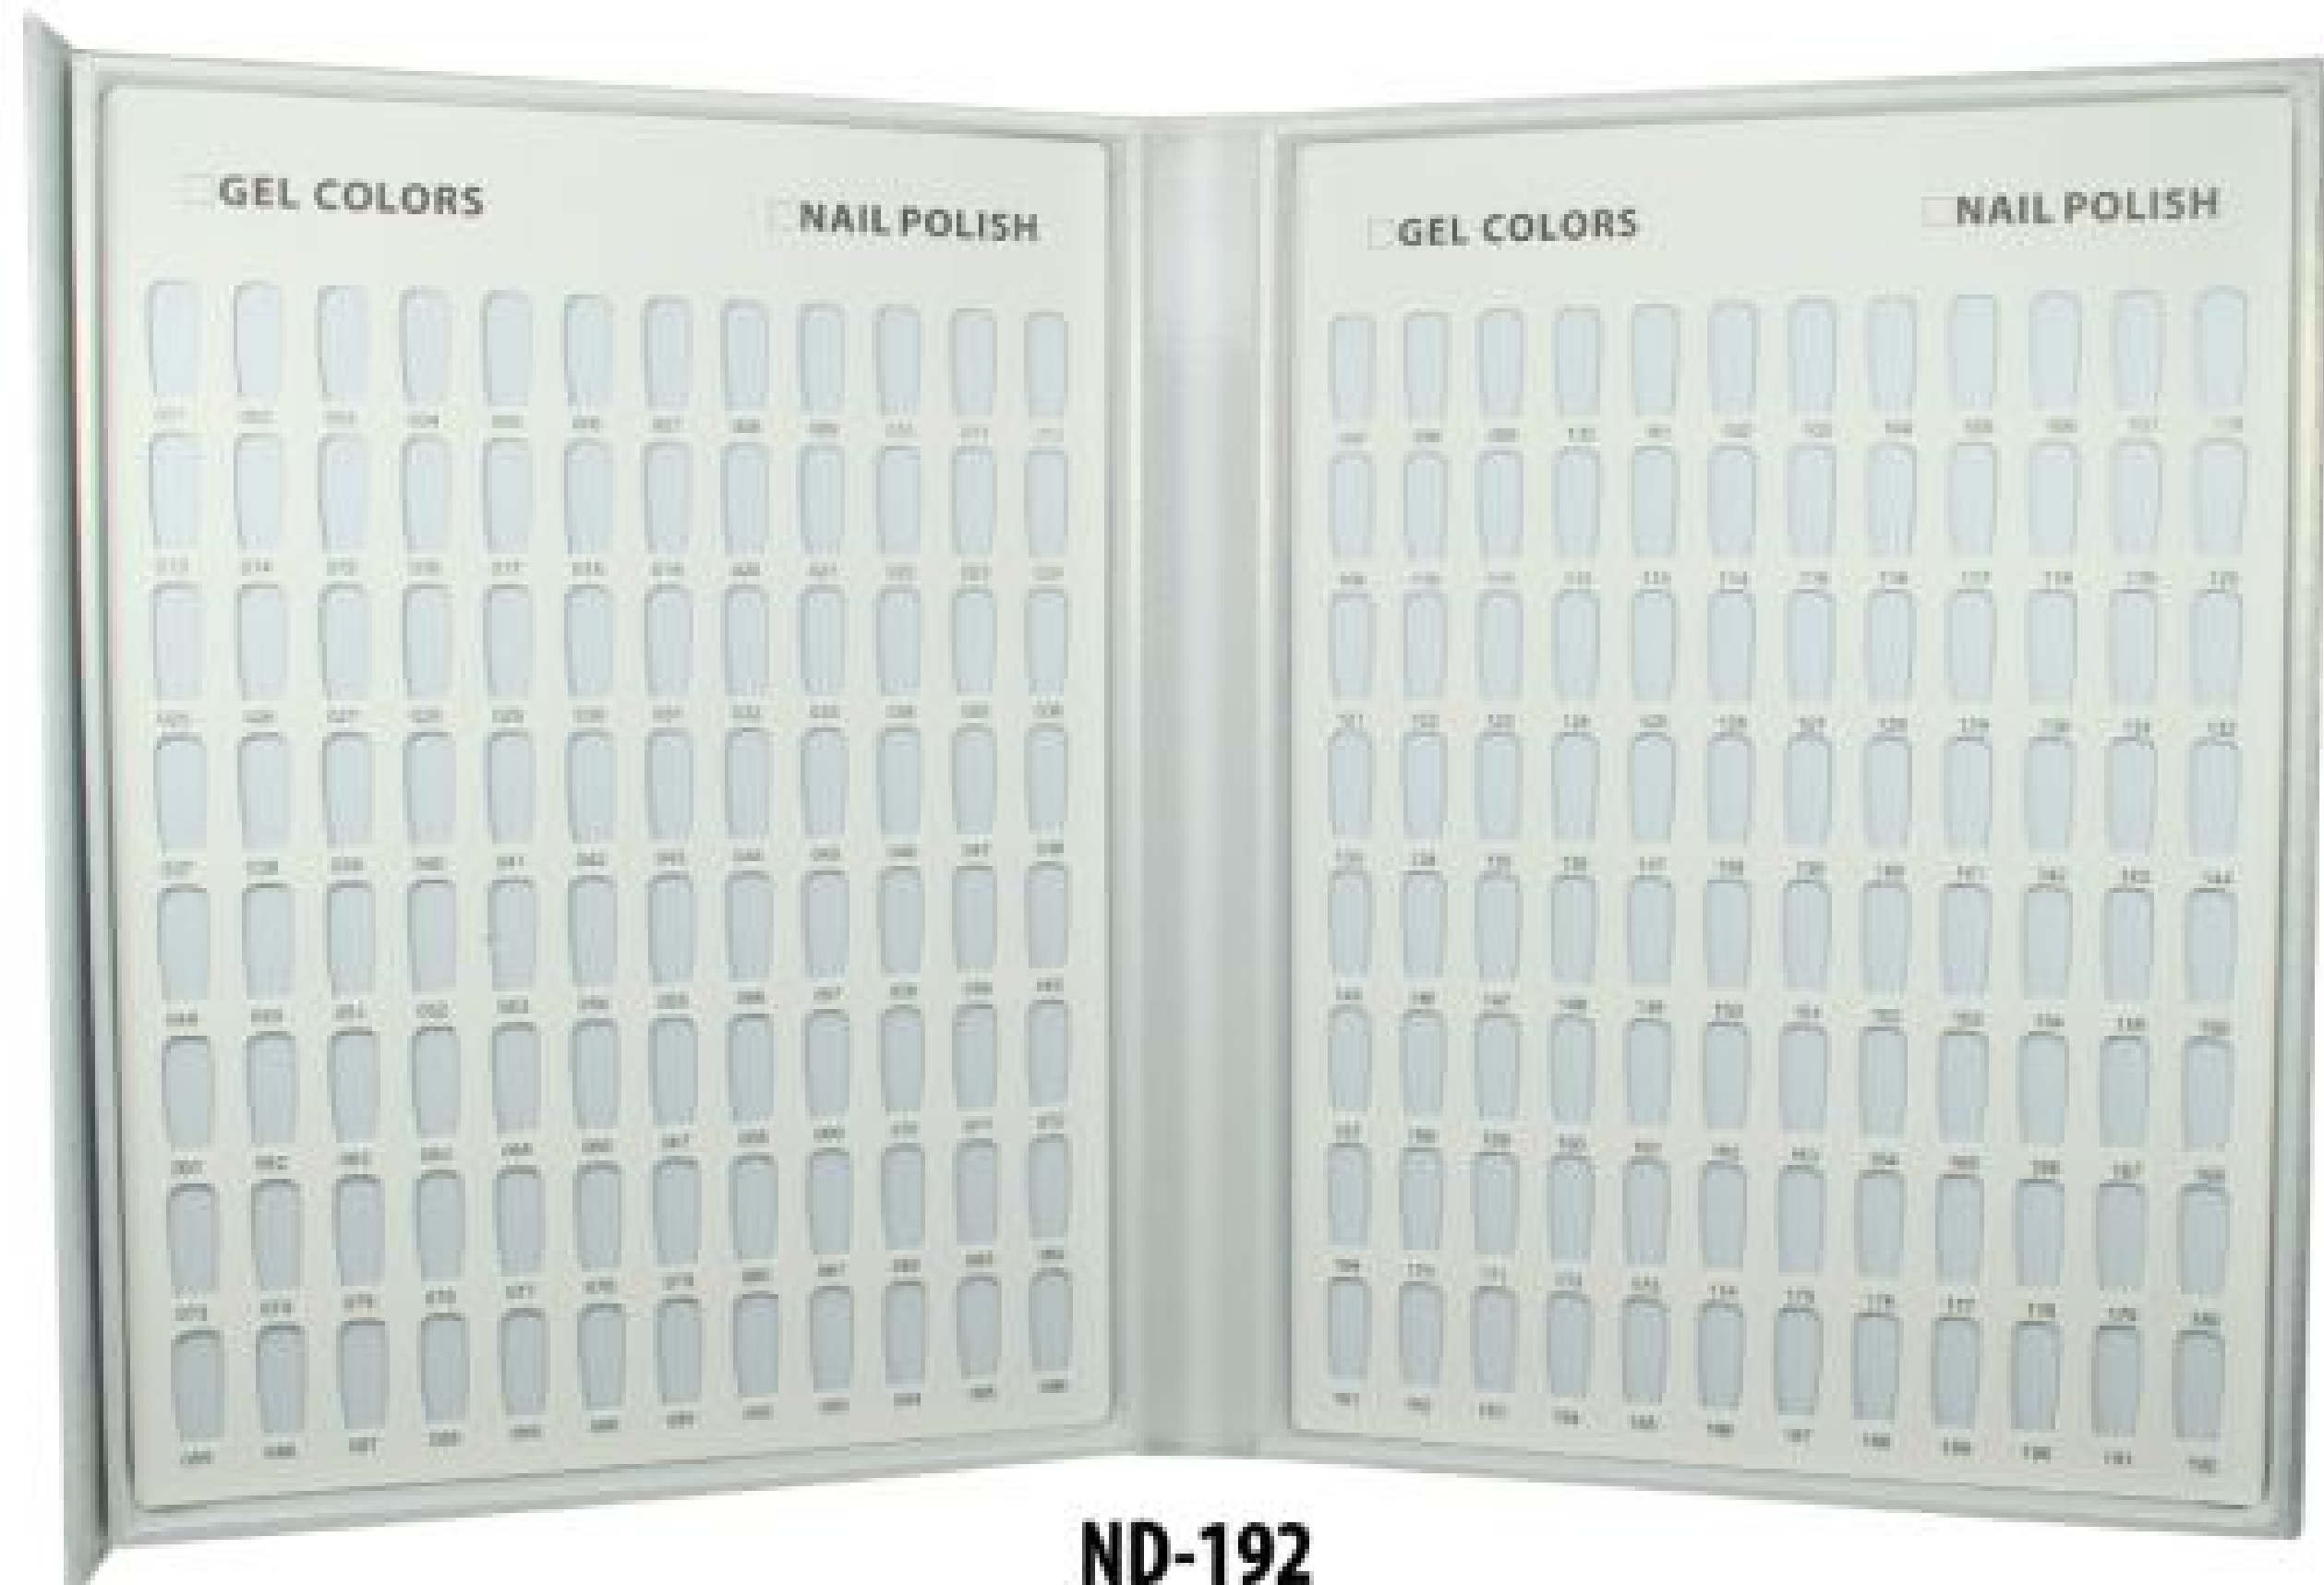

ND-192
192 NAIL TIPS DISPLAY BOX
30 pcs/case