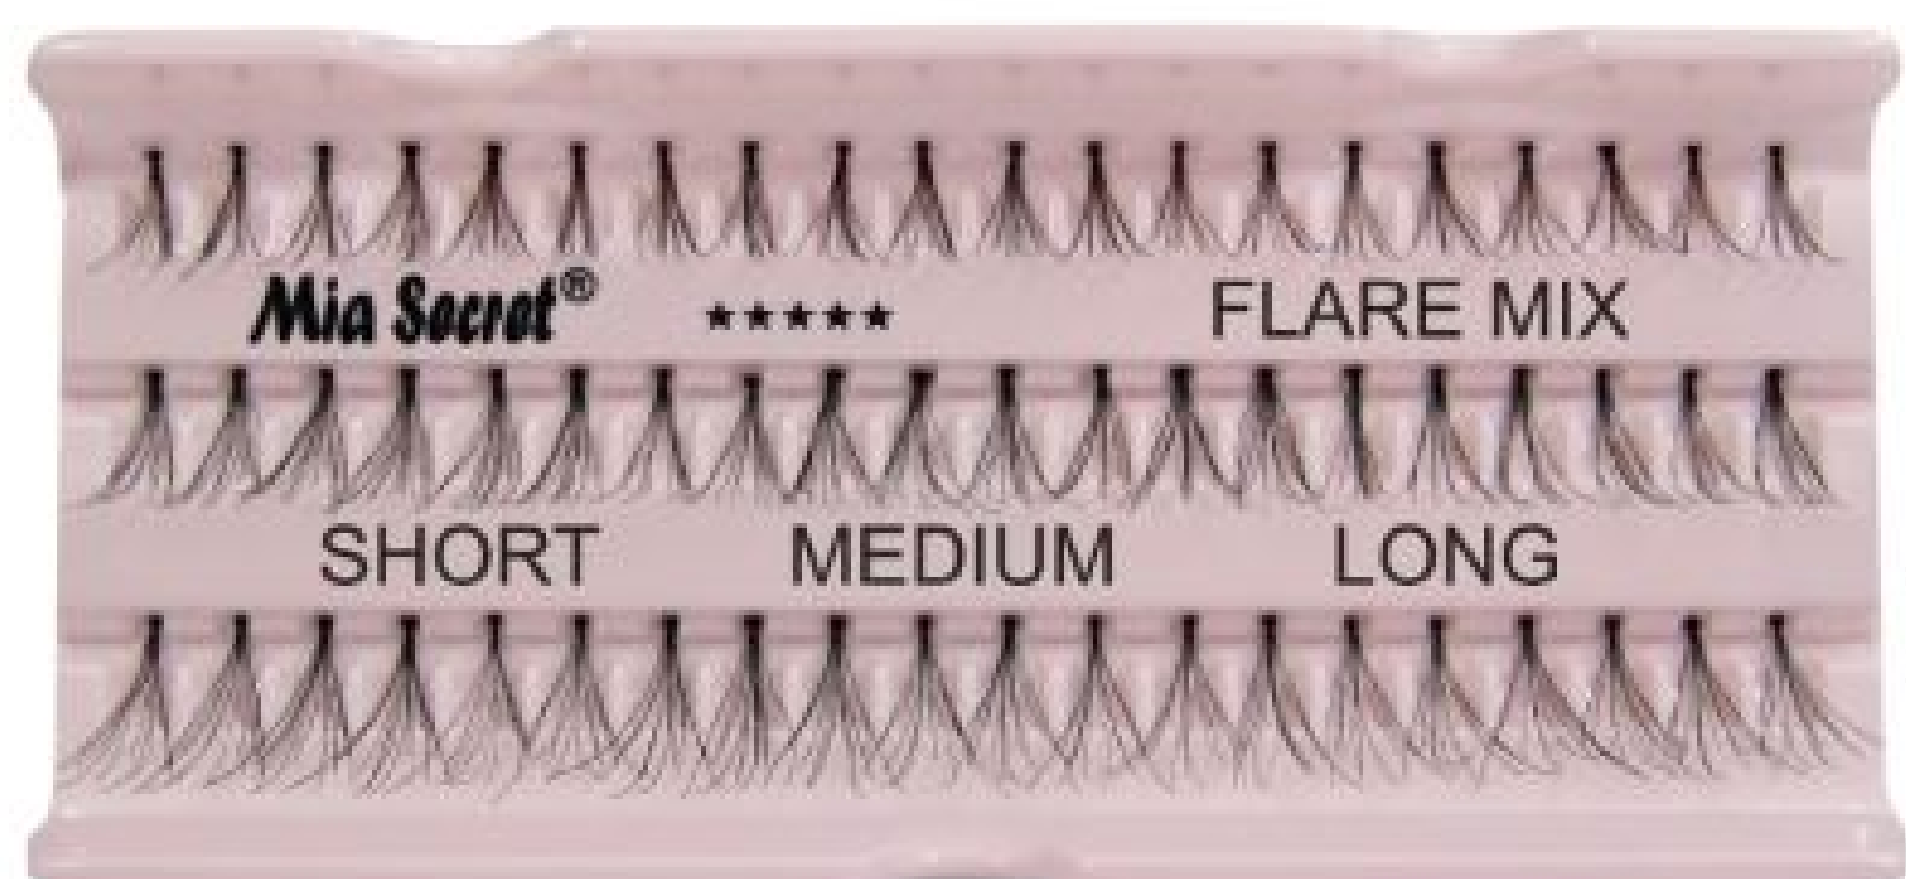

EL-FMIX
FLARE MIX BLACK